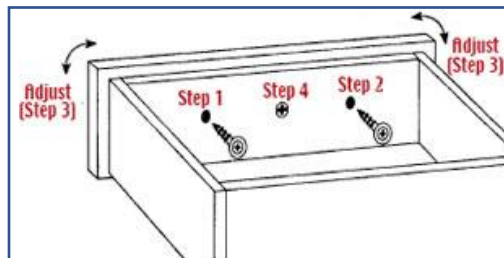

1/2" OD Head - Recex® (SQ/Phil Combo) Drive
Type 17 Point - 1/2 Thread - Zinc

Size	Bulk	Box QNTY	1000 Pack
8 x 1	BMRP08100S2Z-7	7,000	MMRP08100S2Z-4
8 x 1-1/8	BMRP08118S2Z-6.5	6,500	MMRP08118S2Z-4
8 x 1-1/4	BMRP08114S2Z-6.5	6,500	MMRP08114S2Z-4
8 x 1-1/2	BMRP08112S2Z-5	5,000	--