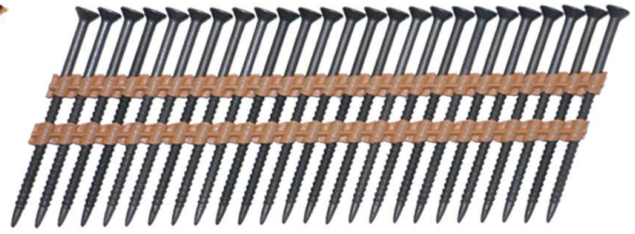

Pneumatic Tools 20/22 Degree - Full Head Plastic Strip

These tools will drive most UFO Ballistic NailScrews® collated in 20/22 Degree Plastic Strips including YZ, PT2000® and the new Combo Head styles.

YELLOW ZINC COATED - FLAT HEAD

PT2000® (Dark Grey) - FLAT HEAD

Note larger 90mm tools should be used for harder materials like composite decking.

AMIGO – AMIGA
 APACH L2190
 BOSTITCH N88RH
 BOSTITCH N95RHN
 CRAFTSMAN 18178
 DEWALT D51850
 DUO-FAST NSP-350F2
 FASCO F6 RHN 20-90
 GRIZZLY G6050
 HITACHI NR83A
 HITACHI NR90AC
 HITACHI NR90GR
 MAKITA AN923
 MAX SN80
 MAX SN90
 PALMGREN 91232
 PORTER CABLE FR350
 POWERS W3-21FRH
 PRIMEAIR PRH350
 SENCO FRAMEPRO 600 FRH
 SENCO FRAMEPRO 702XP
 SENCO SN60
 SPOTNAIL NPR90
 WEN 61792