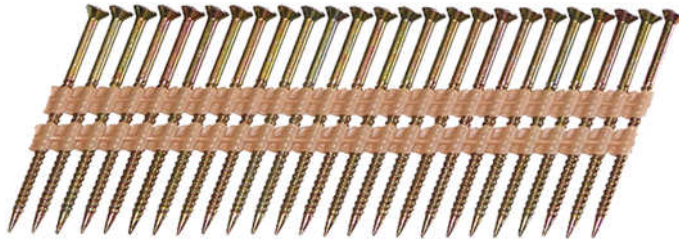

Pneumatic Tools 20/22 Degree - Full Head Plastic Strip

These tools will drive most UFO Ballistic NailScrews® collated in 20/22 Degree Plastic Strips including YZ, PT2000® and the new Combo Head styles.

YELLOW ZINC COATED - FLAT HEAD

PT2000® (Dark Grey) - FLAT HEAD

Note larger 90mm tools should be used for harder materials like composite decking.

AMIGO – AMIGA
 APACH L2190
 BOSTITCH N88RH
 BOSTITCH N95RHN
 CRAFTSMAN 18178
 DEWALT D51850
 DUO-FAST NSP-350F2
 FASCO F6 RHN 20-90
 GRIZZLY G6050
 HITACHI NR83A
 HITACHI NR90AC
 HITACHI NR90GR
 MAKITA AN923
 MAX SN80
 MAX SN90
 PALMGREN 91232
 PORTER CABLE FR350
 POWERS W3-21FRH
 PRIMEAIR PRH350
 SENCO FRAMEPRO 600 FRH
 SENCO FRAMEPRO 702XP
 SENCO SN60
 SPOTNAIL NPR90
 WEN 61792