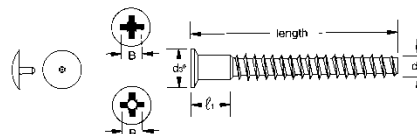

RTA / Confirmat Screws

DEERWOOD FASTENERS

Flat Head Pozi Drive With cap cover hole

Size	Part #	Bulk QNTY
5 x 40mm	BKFP05400H2Z-4	4,000
7 x 50mm	BKFP07500H3Z-2	2,000

Flat Head with NIBS Pozi Drive With cap cover hole

Size	Part #	Bulk QNTY
7 x 50mm	BKFP07500HNZ-2	2,000

Flat Head with NIBS Pozi Drive Without cap cover hole

Size	Part #	Bulk QNTY
7 x 50mm	BKFP07500RNZ-2	2,000

Step Drill Bit 5-7-10mm Steps

Size	Part #
5-7-10 x 141MM	TSD5710X141S

**For Knock-Down (KD)
or Ready-To-Assemble
(RTA) applications...**

**For "extra firm"
standard cabinet or
furniture construction.**

**Special long-stem
cover cap holds
firmly in screws with
drilled heads.**