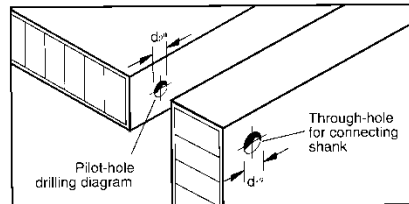

Size	Part #	Bulk QNTY
7 x 50mm	BKFP07500HNZ-2	2,000

Flat Head with NIBS Pozi Drive Without cap cover hole

Size	Part #	Bulk QNTY
7 x 50mm	BKFP07500RNZ-2	2,000

Step Drill Bit 5-7-10mm Steps

Size	Part #
5-7-10 x 141MM	TSD5710X141S

**For Knock-Down (KD)
or Ready-To-Assemble
(RTA) applications...**

**For "extra firm"
standard cabinet or
furniture construction.**

**Special long-stem
cover cap holds
firmly in screws with
drilled heads.**