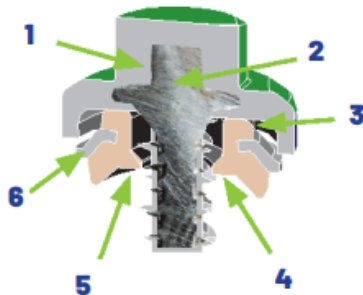

#### Hilo Aster Thread – Lifetime Warranty

Size	Item #	Head Size	Lb/M	Ctn Qty
10-14 x 1	65712ZBN99JR	5/16"	16.6	2,500
10-14 x 1-1/2	65713ZBN99JR	5/16"	11.5	2,000
10-14 x 2	65714ZBN99JR	5/16"	14.0	1,500
10-14 x 2-1/2	65715ZBN99JR	5/16"	22.9	1,000

#### Hilo Aster Thread – Lifetime Warranty

Size	Item #	Head Size	Ctn Qty
12-11 x 1	65739ZBN99AA	5/16"	2,500
12-11 x 1-1/2	65742ZBN99AA	5/16"	2,000
12-11 x 2	65744ZBN99AA	5/16"	1,500
12-11 x 2-1/2	65746ZBN99AA	5/16"	1,000

Ultimate® Head Design: **(1)** Zinc Casting on Head,  
**(2)** Completely Enveloping Steel Shank

\*Painted product available  
to match most metal  
manufactures

Dekfast® Multi-Seal™ Washer: Four sealing points to assure positive seal even when driven at extreme angles. Protects and seals **(3)** Under the head, **(4)** Against the shank, **(5)** Against the roof sheet, **(6)** Engineered to distribute the load. Ideal for 5V roof applications