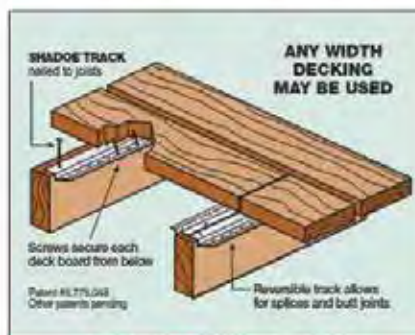

RECOMMENDED FASTENERS

SHADOE® TRACK DOUBLE HOT DIPPED GALVANIZED	SHADOE® TRACK NAILS	10 x 2"	5 x 50 mm
SHADOE® TRACK TURBO 3	DECK BOARD THICKNESS		
SCREWS	10 x 3/4"	5 x 20 mm	3/4" - 7/8"
SCREWS	10 x 1"	5 x 25 mm	1" - 1-1/4"
SCREWS	10 x 1-1/4"	5 x 30 mm	1-3/8" - 1-1/2"
SCREWS	10 x 1-1/2"	5 x 35 mm	1-1/2" +