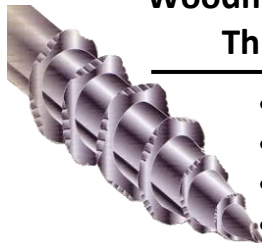

# DEERWOOD FASTENERS

## Round Washers – Woodmaster™ – Recex®

#2 Recex®  
(SQ/PH Combo)

Round Washer Head

### Woodmaster™ Serrated Thread Design

- Quick Starting
- Reduced Splitting
- Less Drive Torque
- Superior Strength
- Holds Tighter
- Lubricized®

Size	Lube	Box QNTY
8 x 5/8	BWRW08058R2L-12	12,000
8 x 3/4	BWRW08034R2L-10	10,000
8 x 1	BWRW08100R2L-8	8,000
8 x 1-1/8	BWRW08118R2L-6	6,000
8 x 1-1/4	BWRW08114R2L-6	6,000
8 x 1-3/8	BWRW08138R2L-5	5,000
8 x 1-1/2	BWRW08112R2L-5	5,000
8 x 1-3/4	BWRW08134R2L-4	4,000
8 x 2	BWRW08200R2L-3	3,000
8 x 2-1/4	BWRW08214R2L-2	2,000
8 x 2-1/2	BWRW08212R2L-2	2,000
8 X 2-3/4	BWRW08234R2L-1.5	1,500
8 x 3	BWRW08300R2L-1.5	1,500